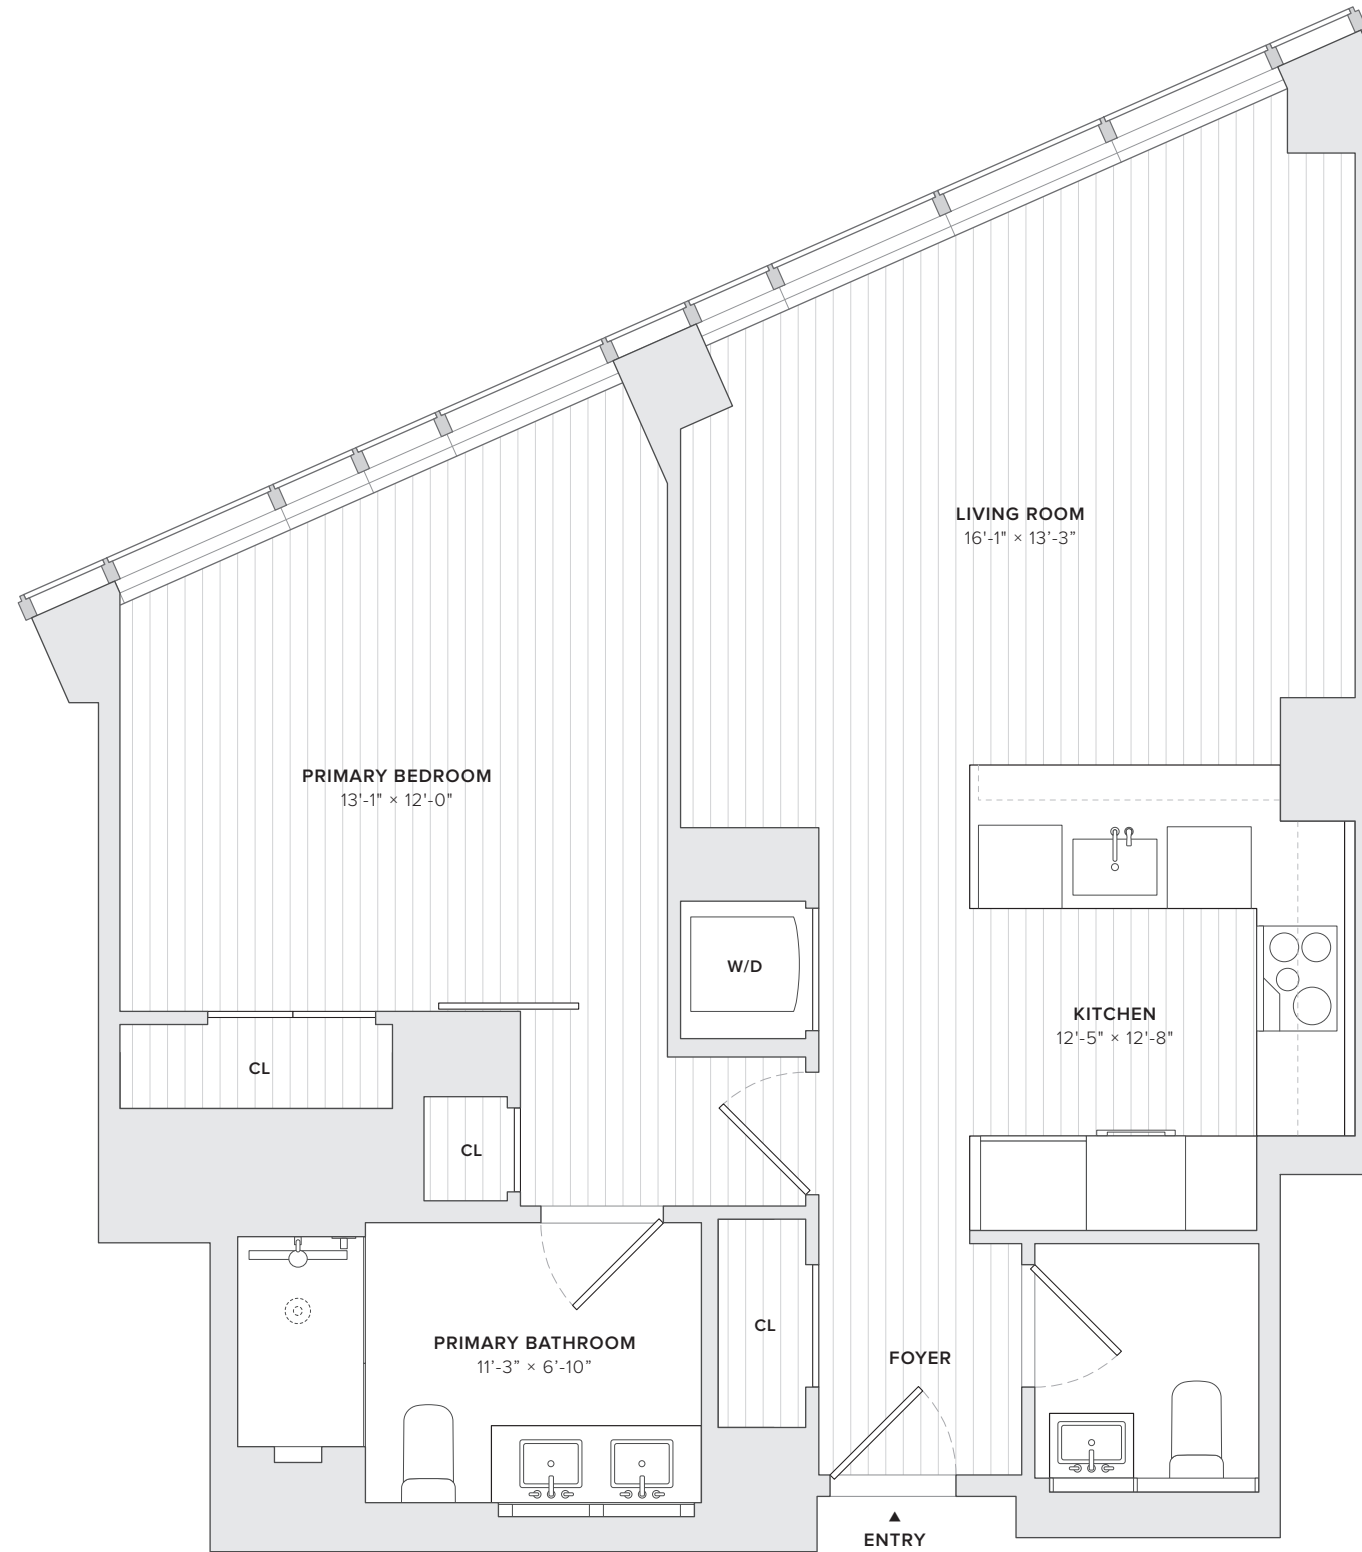

**THE RITZ-CARLTON  
RESIDENCES**

BOSTON, SOUTH STATION TOWER

**RESIDENCE 37-49B**

**1 BEDROOM  
1.5 BATHROOMS**

**RESIDENTIAL AREA**

+/- 842 SF

Full South End Views

Formal Foyer with Coat Closet

Powder Room

Primary Bedroom Suite with Dual Closets

Four-Fixture Primary Bathroom

Operable Windows

Residence 37-49B