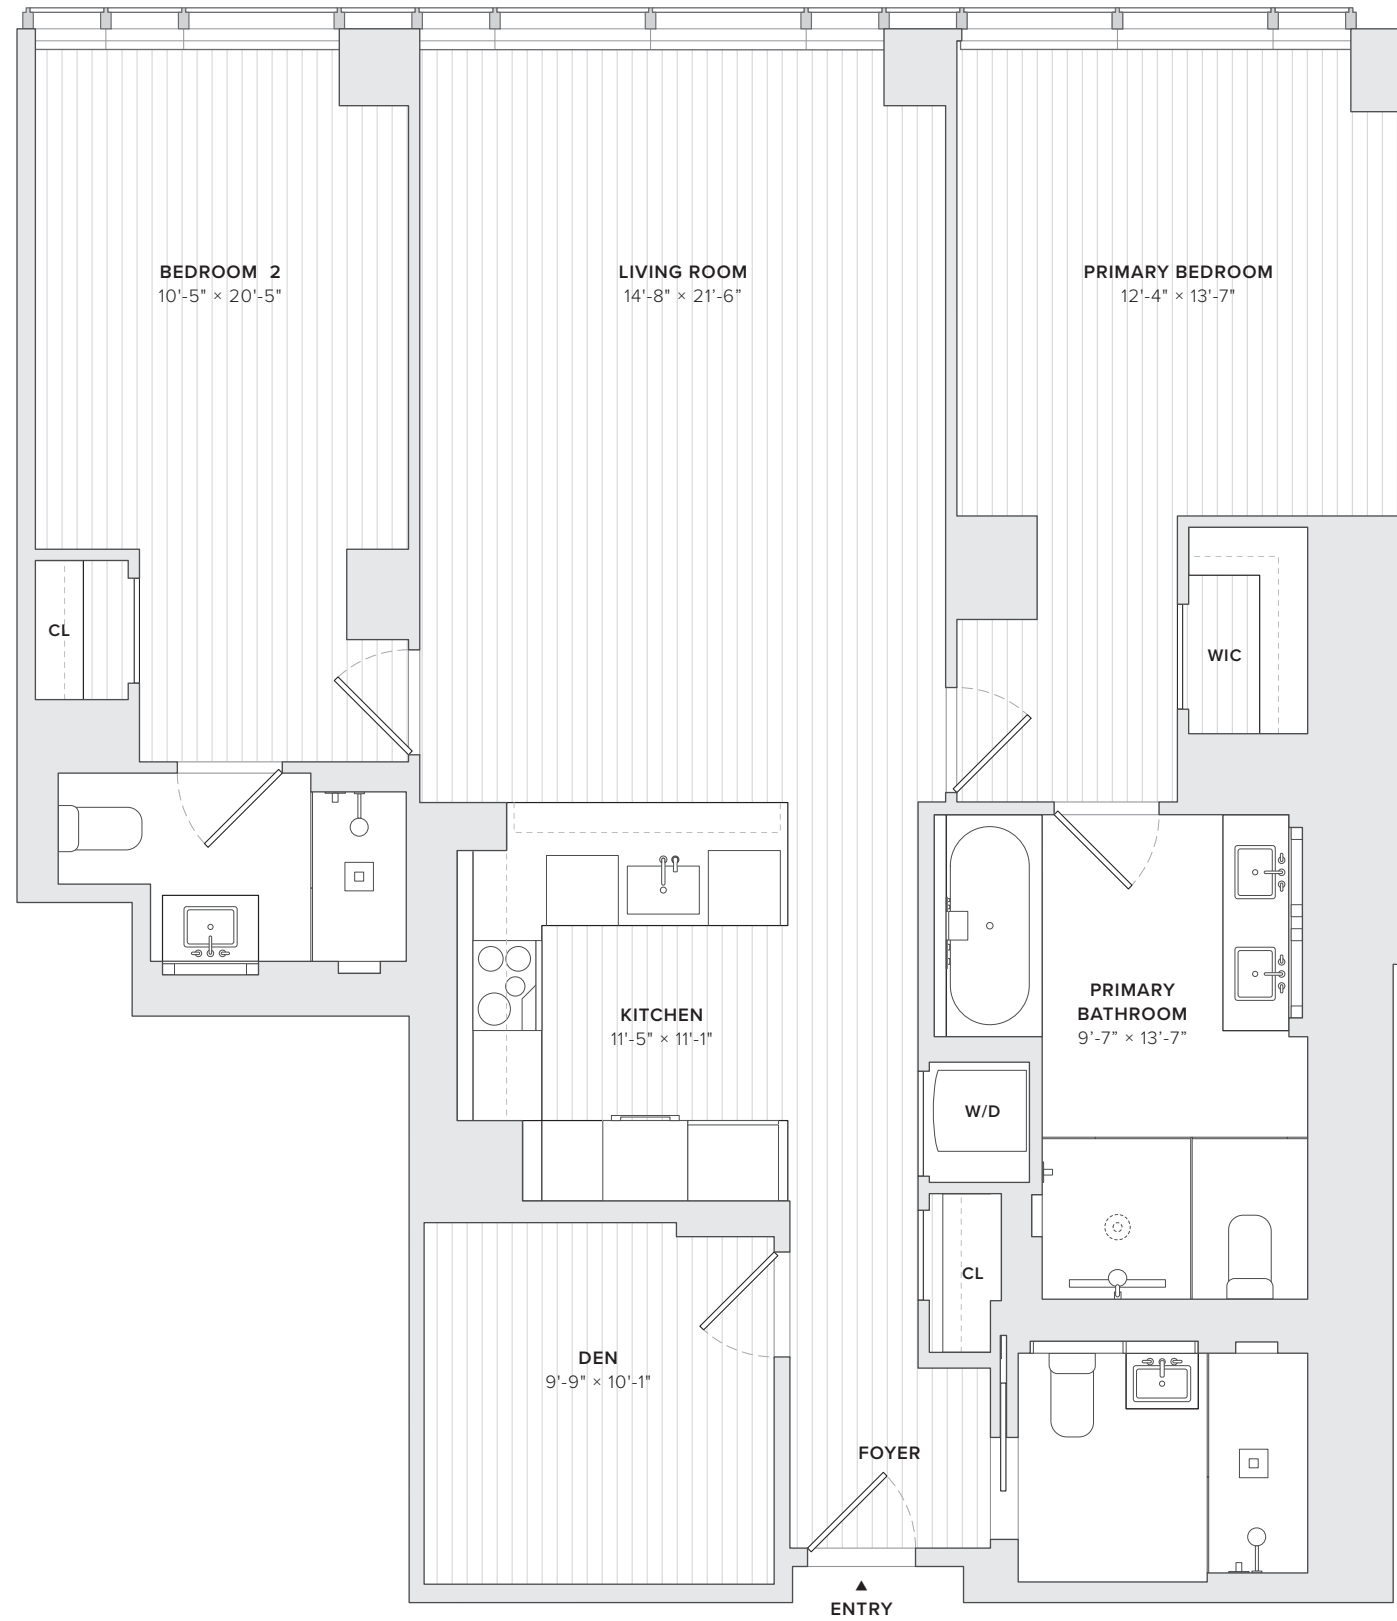

**THE RITZ-CARLTON
RESIDENCES**

BOSTON, SOUTH STATION TOWER

RESIDENCE 37-49E

2 BEDROOMS
1 DEN
3 BATHROOMS

RESIDENTIAL AREA
+/- 1,426 SF

- Full Back Bay Views
- Formal Foyer with Coat Closet
- Split Bedrooms with Three Full Bathrooms
- Primary Bedroom Suite with Walk-In Closet
- Guest Bedroom with En-Suite Bathroom
- Private Den/Office Separated from Living Area
- Operable Windows

Residence 37-49E