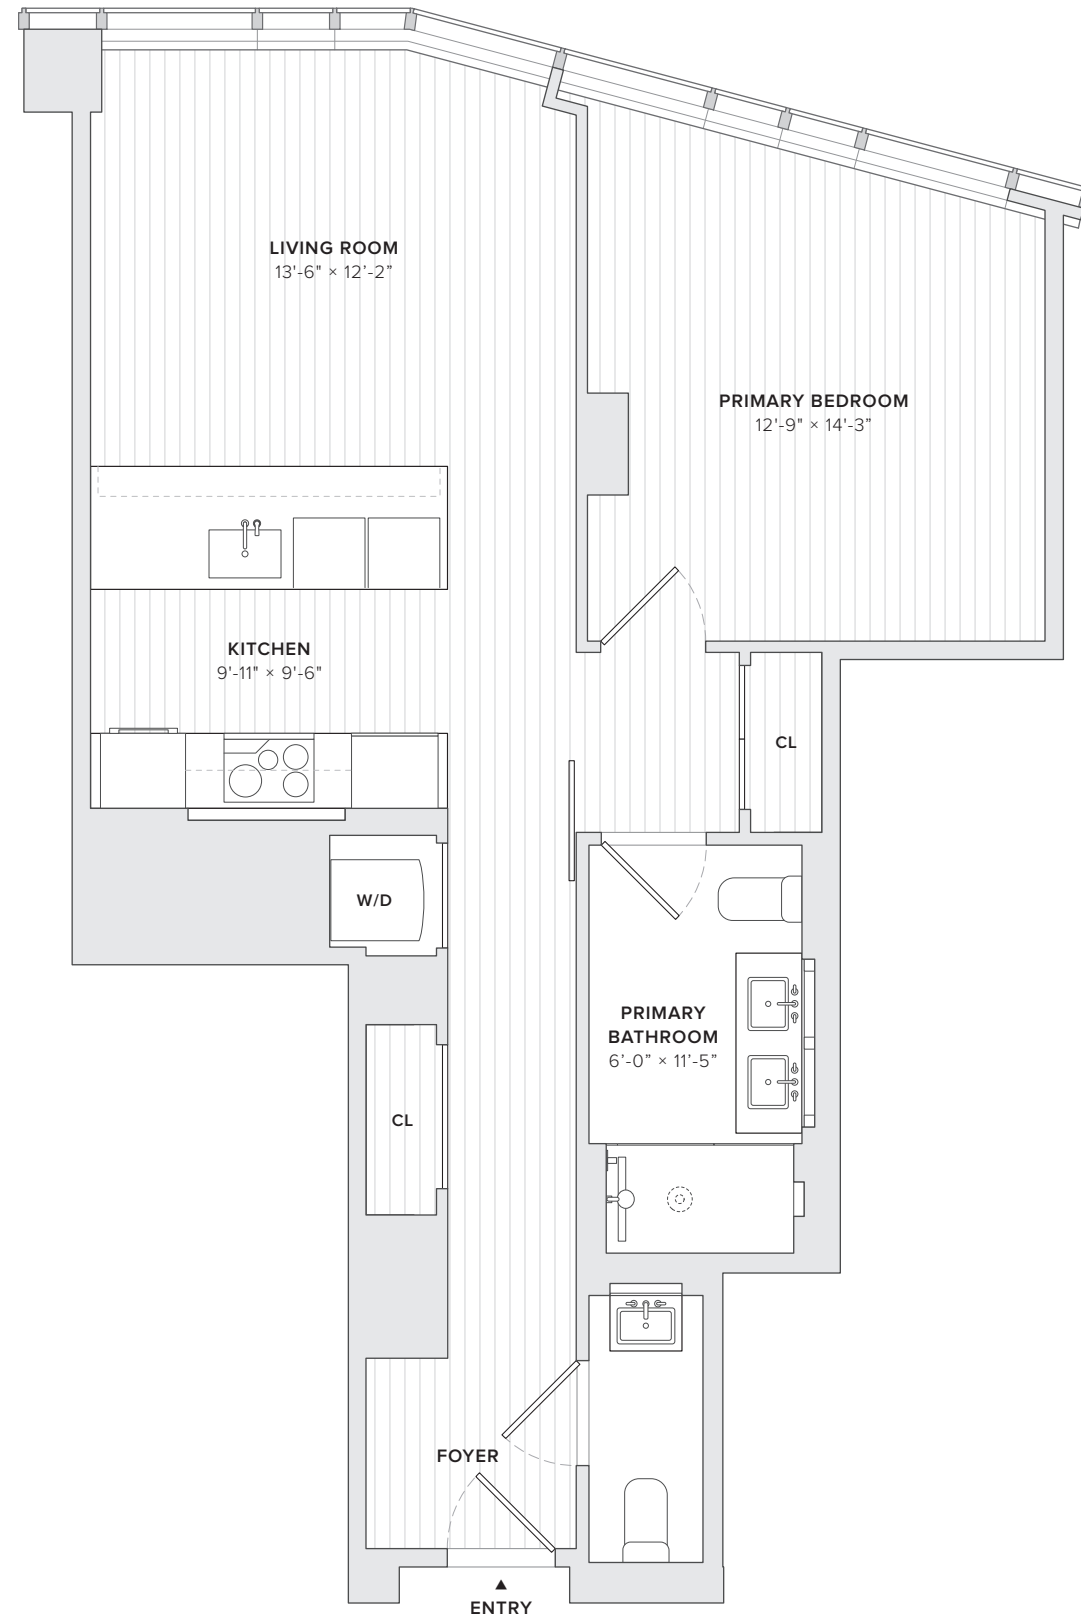

**THE RITZ-CARLTON
RESIDENCES**

BOSTON, SOUTH STATION TOWER

RESIDENCE 37-49F

**1 BEDROOM
1.5 BATHROOMS**

RESIDENTIAL AREA
+/- 793 SF

Full Back Bay Views

Formal Foyer with Coat Closet

Primary Bedroom Suite

Four-Fixture Primary Bathroom

Powder Room

Operable Windows

Residence 37-49F